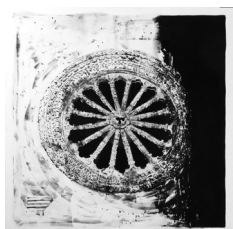

€ 7,500.00

**Dasha Rybina**  
*Chronograph*, 2019  
Mixed technique on paper  
135×135 cm

€ 5,200.00

**Dasha Rybina**  
*Rose*, 2019  
Mixed technique on paper  
135×135 cm

€ 5,200.00