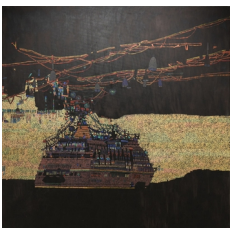

Dasha Rybina
Ark, 2018
Signed & dated verso
Oil on canvas
135×135 cm

€ 7,500.00