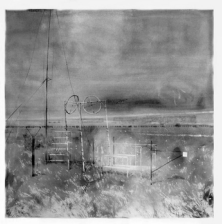

DASHA RYBINA: REVERSE SIDE

8 December 2022 - 4 February 2023

**Dasha Rybina**  
*Light*, 2014  
Signed & dated verso  
Oil on canvas  
30×30 cm

€ 800.00

**Dasha Rybina**  
*Mirror Temple*, 2014  
Signed & dated verso  
Oil on canvas  
30×25 cm

€ 7,500.00

**Dasha Rybina**  
*Violet palm trees*, 2017  
Oil on canvas  
135×135 cm

€ 7,500.00

**Dasha Rybina**  
*Tunnel*, 2014  
Mixed technique on paper  
100×100 cm

€ 3,800.00

**Dasha Rybina**  
*Levitation*, 2014  
Mixed technique on paper  
100×100 cm

€ 3,800.00

**Dasha Rybina**  
*Ice*, 2014  
Mixed technique on paper  
100×100 cm

€ 3,800.00

**Dasha Rybina**  
*Florence*, 2019  
Mixed technique on paper  
135×135 cm

€ 5,200.00

**Dasha Rybina**  
*23:10*, 2016  
Signed & dated verso  
Oil on canvas  
135×135 cm